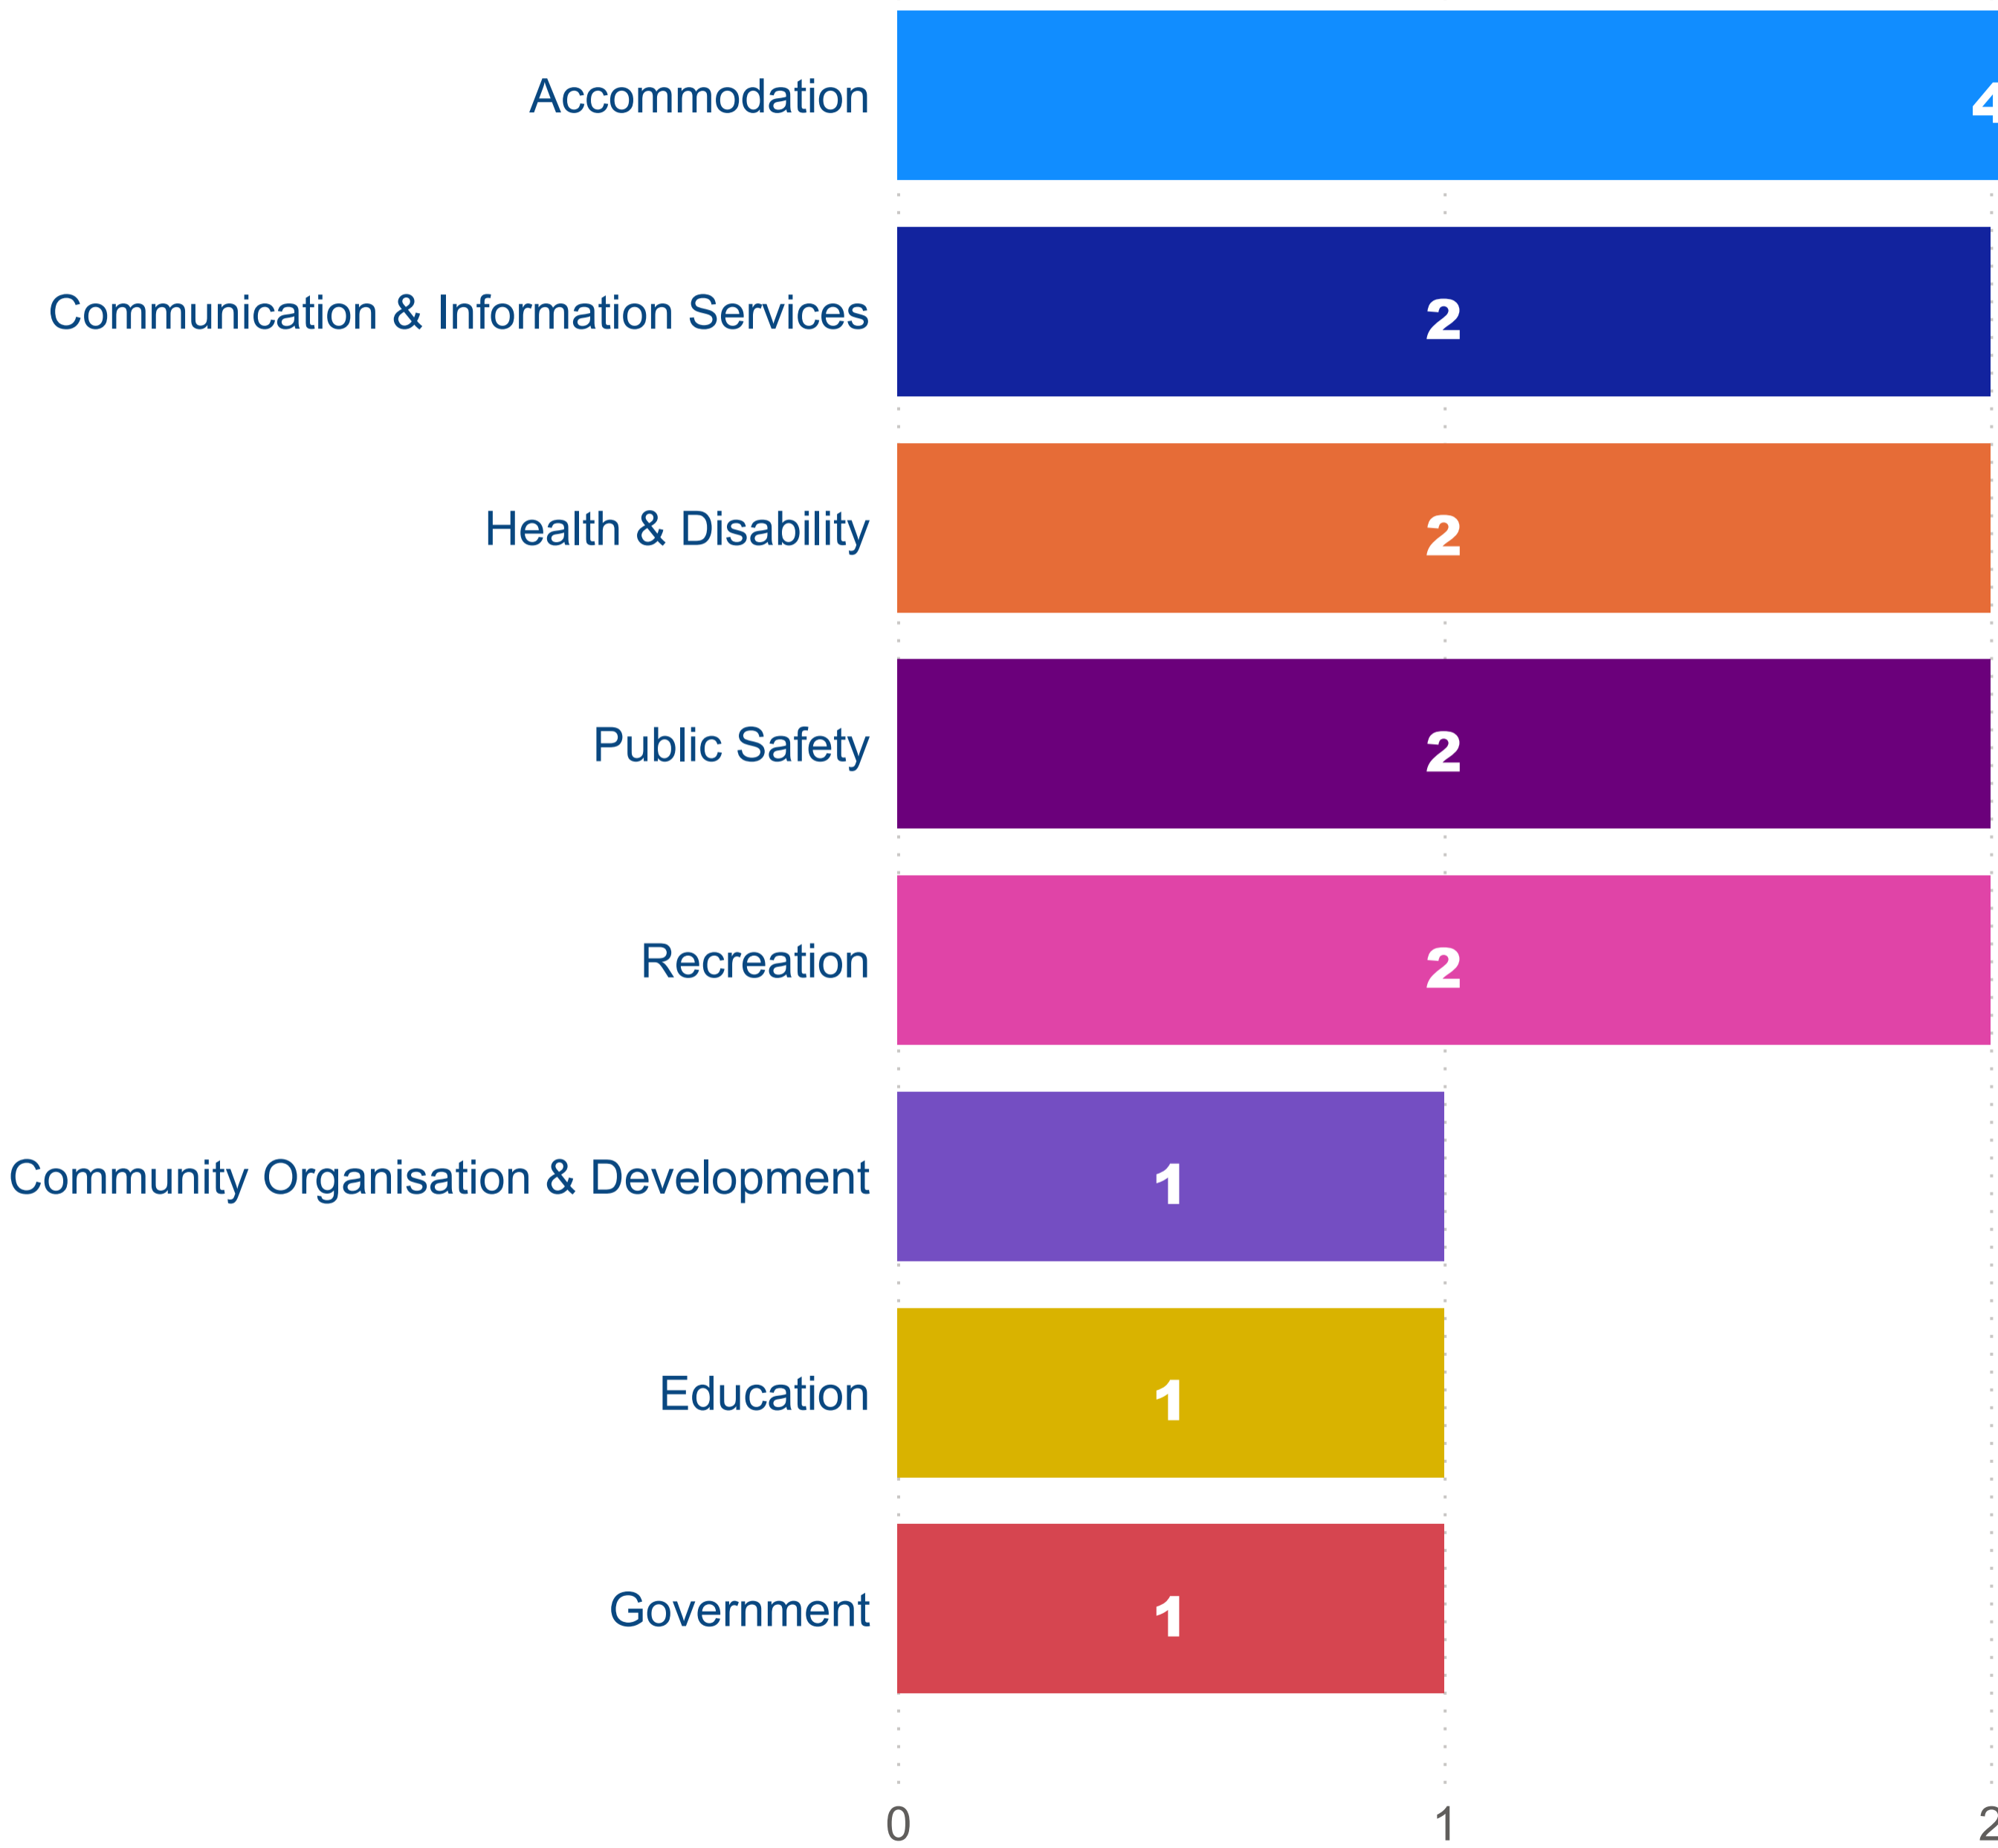

# Cleve Council - Organization Count by Primary Category (FY 2020-2021)

# Cleve Council - Sessions by Organization (FY 2020-2021)

## % of Total Sessions

- Cleve Medical Practice
- Cleve School Comm...
- Crestview Hostel
- Eastern Eyre Health ...
- Cleve District Hospit...
- Driver Reviver Inc. S...
- Arno Bay Post Office
- District Council of Cl...
- Cleve Post Office
- Arno Bay Visitor Info...
- Arno Bay Yacht Club
- Community Choir - C...

Sessions